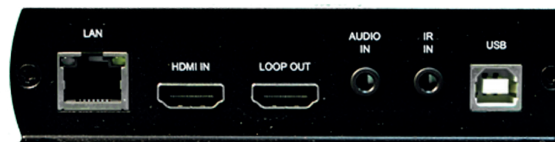

# VIP-200H II Tx/Rx HDMI & USB/KM over IP Extension System

VIP-200HII Rx

VIP-200HII Tx

The **VIP-200H II** HDMI & USB/KM over IP Extension System offers 1080p signal distribution over the network with enhanced features including video wall processing, built-in scaling functionality, and faster switching speeds. Local and remote units can be connected together for point-to-point extension over distances up to 492 ft (150 meters), as well as a point-to-many, many to point, matrix connectivity and up to an 8x8 video wall using the VPX IP Video Management Software.

## Key Features

- Full HD/1080p@60Hz support
- HDCP 1.4 compliant
- Video wall processing (up to 8x8 configuration)
- Built-in scaler (Rx) - pass through or lock output resolutions
- Rs-232 extension/steerable distribution
- USB 2.0 Keyboard/Mouse Extension
- Audio insertion and extraction
- Bi-directional RS-232 and IR control
- Loop-out on transmitter (encoder)
- Point to point, Distribution, Switching, and Matrix systems
- Compatible with VPX IP Video Management Software

## Technical Specification

<b>SUPPORTED DISTANCE</b>	Up to 492ft (150m)
<b>SUPPORTED RESOLUTIONS</b>	Up to 1080p, 1920x1200@60Hz
<b>COMPLIANCE</b>	HDCP 1.4
<b>SUPPORTED AUDIO FORMATS</b>	Up to 7.1 LPCM 192Khz / Dolby True HD / DTS-HD Master Audio/ Dolby Atmos / DTS:X
<b>CONNECTOR TYPE/S</b>	Inputs: (1) HDMI Type A (1) 3.5mm Stereo Phone Jack (line-in) (1) USB 2.0 Type B (1) RS-232 DB9 Female  Outputs: (1) HDMI Type A (1) 3.5mm Stereo Phone Jack (line-out) (1) Gigabit RJ45
<b>IR RECEIVER (INTERNAL)</b>	20-60Khz/ ±45°/5M
<b>IR EMITTER (EXTERNAL)</b>	3.5mm Stereo Phono Jack 20-60Khz/ ±45°/5M
<b>POWER COSUMPTION</b>	1350mA (Typical)
<b>POWER SUPPLY</b>	DC 5V 2000mA
<b>DIMENSIONS (WxDxH)</b>	5.51" x 4.92" x 1.18"
<b>WEIGHT</b>	0.84 lbs.