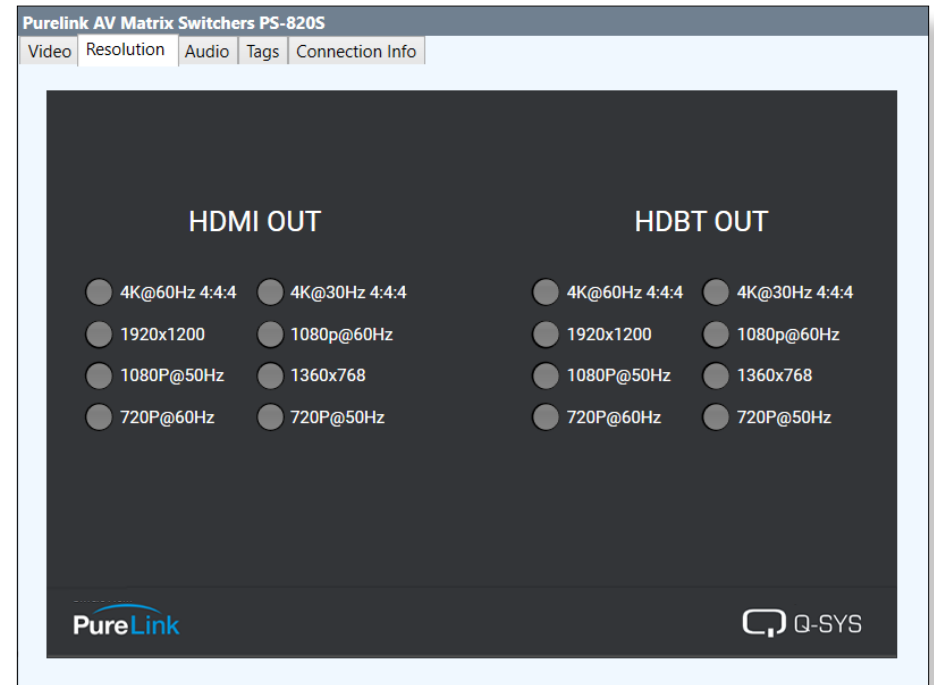

Mix Volume 60.0%

HDMI Volume 78.0%

HDBT Volume 95.0%

PureLink Q-SYS

AUDIO MIXING

PureLink

BEYOND 4K

VIDEO

RESOLUTION

PureLink

BEYOND 4K

AUDIO

TAGS

PureLink

BEYOND 4K

CONNECTION INFO