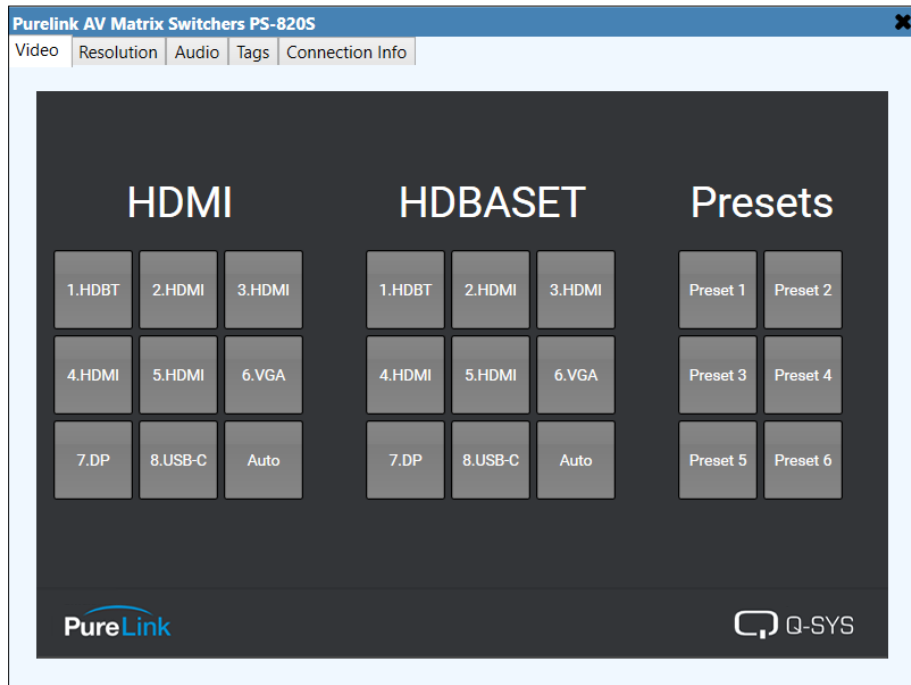

Mix Volume 60.0%

HDMI Volume 78.0%

HDBT Volume 95.0%

PureLink Q-SYS

AUDIO MIXING

PureLink

BEYOND 4K

VIDEO

RESOLUTION

PureLink

BEYOND 4K

AUDIO

TAGS

PureLink

BEYOND 4K

CONNECTION INFO