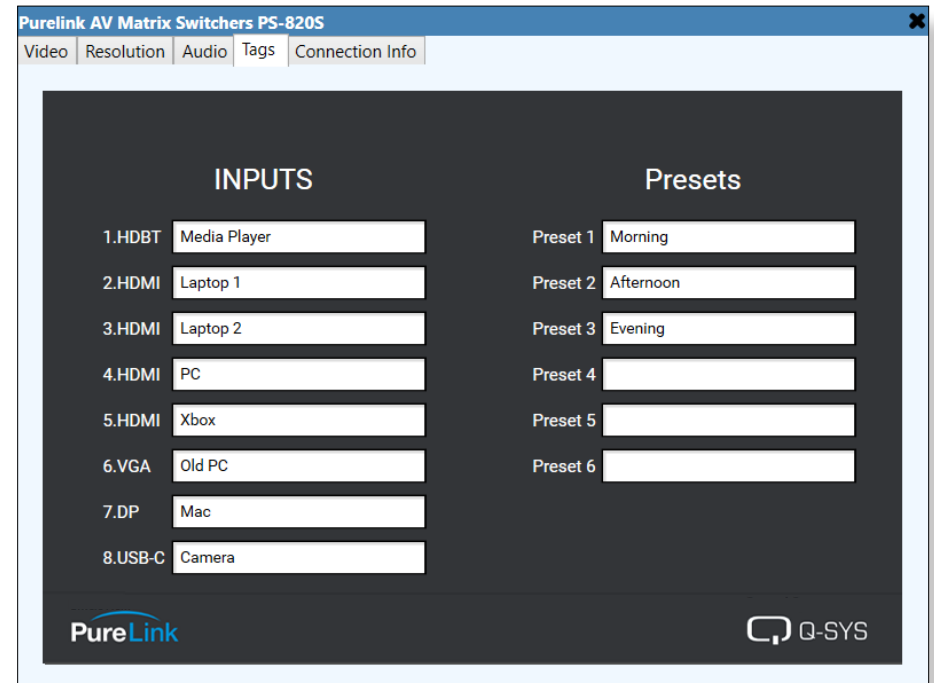

Mix Volume 60.0%

HDMI Volume 78.0%

HDBT Volume 95.0%

PureLink Q-SYS

AUDIO MIXING

PureLink

BEYOND 4K

VIDEO

RESOLUTION

PureLink

BEYOND 4K

AUDIO

TAGS

PureLink

BEYOND 4K

CONNECTION INFO